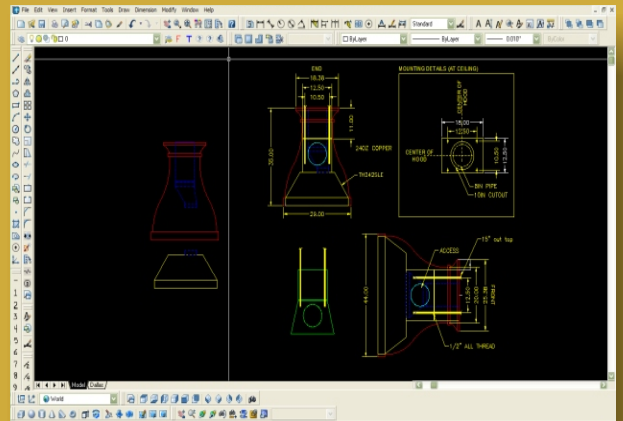

Custom Applications, No Problem!

We know that you need custom styles and sizes at an affordable price. The Copper Shop's In-House design team is ready to follow your project to completion!

Make every dollar count!

Custom or standard, The Copper Shop engineers every component for functionality, durability and efficient production. We know that when it comes to your new construction or renovation, that many lifetime decisions are being made, we are here to make sure that you get what your expecting. From design to shipping, our staff is always here for you.

Other Fine Products...

Did you know that Copper is a natural antimicrobial? The EPA has registered 300+ copper alloys as antimicrobial materials. It has been scientifically proven that copper kills more than 99.9% of disease causing bacteria and can be used to make surfaces that are frequently touched much more sanitary.